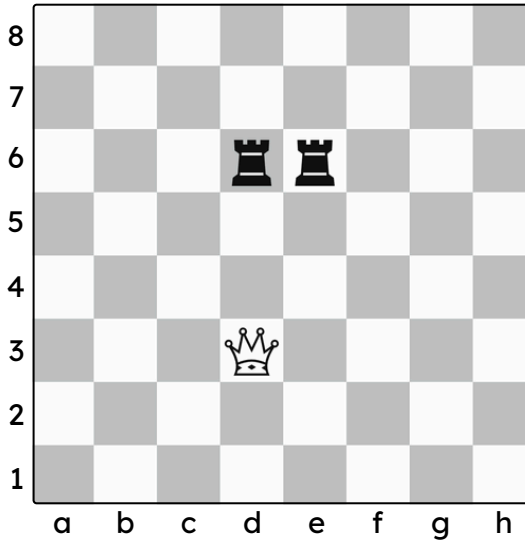

# Piece Value

**Pawn: 1 Knight: 3 Bishop: 3 Rook: 5 Queen: 9**

Each chess piece is worth points! The more points a piece is worth, the better the piece is.

### Directions:

Circle the side with more points.

**WHITE**

**BLACK**

**WHITE**

**BLACK**

**WHITE**

**BLACK**

**WHITE**

**BLACK**

**WHITE**

**BLACK**

**WHITE**

**BLACK**