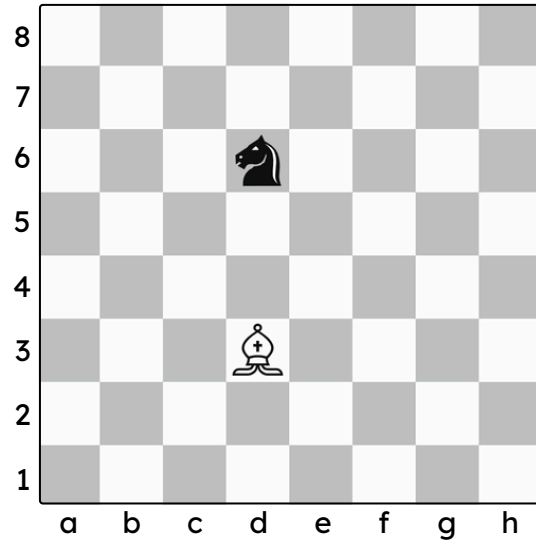

# Piece Value

**Pawn: 1 Knight: 3 Bishop: 3 Rook: 5 Queen: 9**

Each chess piece is worth points! The more points a piece is worth, the better the piece is.

### Directions:

Circle the side with more points.

**WHITE**

**BLACK**

**WHITE**

**BLACK**

**WHITE**

**BLACK**

**WHITE**

**BLACK**

**WHITE**

**BLACK**

**WHITE**

**BLACK**