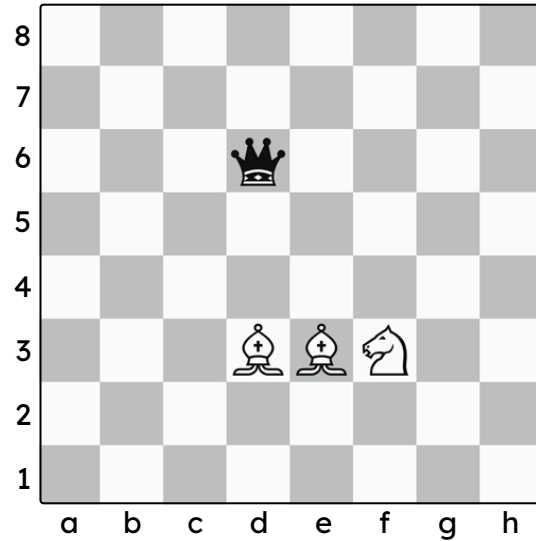

# Piece Value

**Pawn: 1 Knight: 3 Bishop: 3 Rook: 5 Queen: 9**

Each chess piece is worth points! The more points a piece is worth, the better the piece is.

### Directions:

Circle the side with more points.

**WHITE**

**BLACK**

**WHITE**

**BLACK**

**WHITE**

**BLACK**

**WHITE**

**BLACK**

**WHITE**

**BLACK**

**WHITE**

**BLACK**