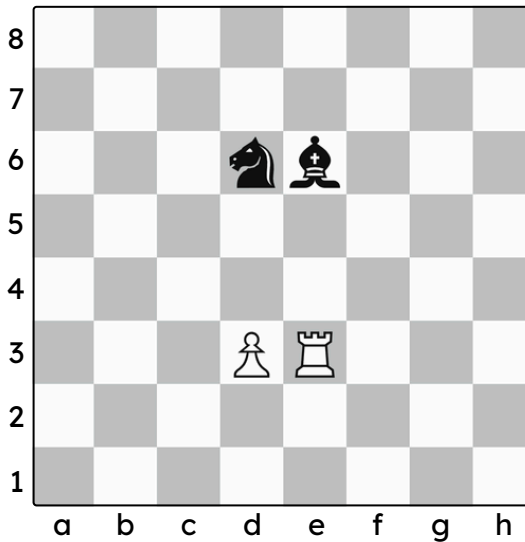

# Piece Value

**Pawn: 1 Knight: 3 Bishop: 3 Rook: 5 Queen: 9**

Each chess piece is worth points! The more points a piece is worth, the better the piece is.

### Directions:

Circle the side with more points.

**WHITE**

**BLACK**

**WHITE**

**BLACK**

**WHITE**

**BLACK**

**WHITE**

**BLACK**

**WHITE**

**BLACK**

**WHITE**

**BLACK**