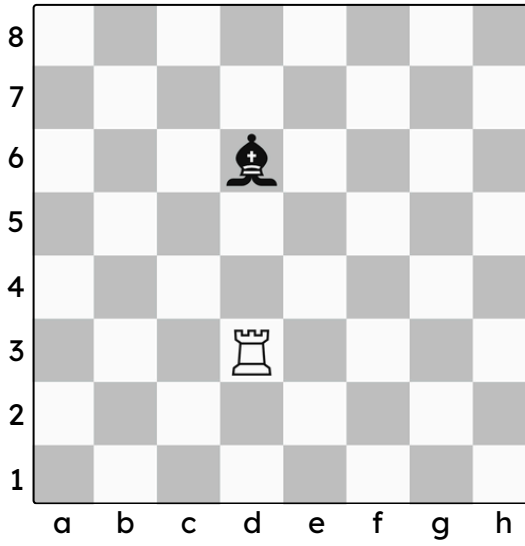

# Piece Value

**Pawn: 1 Knight: 3 Bishop: 3 Rook: 5 Queen: 9**

Each chess piece is worth points! The more points a piece is worth, the better the piece is.

### Directions:

Circle the side with more points.

**WHITE**

**BLACK**

**WHITE**

**BLACK**

**WHITE**

**BLACK**